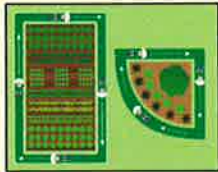

- Apply protective border around gardens and/or landscape beds.
- Border should be 4 feet wide.
- Apply a second application for areas with heavy deer and/or rabbit damage.
- Protects up to 1,900 sq. ft.