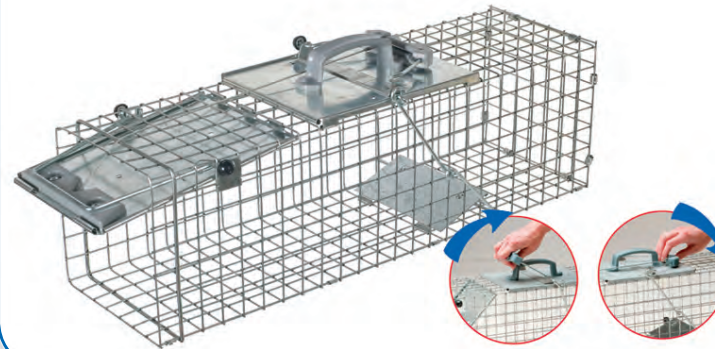

Note: Seller warrants that this product complies with the specifications expressed in this label. To the extent consistent with applicable law, Seller makes no other warranties, and disclaims all other warranties, express or implied, including but not limited to warranties of merchantability and fitness for the intended purpose. To the extent consistent with applicable law, Seller's liability or default, breach or failure under this label shall be limited to the amount of the purchase price. To the extent consistent with applicable law, Seller shall have no liability for consequential damages.

Satisfaction Guaranteed: If for any reason you are not 100% satisfied, Woodstream will refund the suggested retail price or replace this product. Woodstream will not be liable for any damage, direct or incidental. Refund or replacement product is our only obligation. Call 1-800-800-1819 ext. 490.

Looking for Another Rabbit Solution?

Try Havahart® Easy Set Live Rabbit Traps!

This patented design is so easy to use, simply flip the handle and the sturdy traps are set. Once your critter is caught, the Havahart® Easy Set traps make it effortless to release without contact.

Havahart® has led the market in humane control of animals and wildlife for over 60 years. With time tested results, our products are backed with extensive field testing and are the professionals' trap of choice. Made in the U.S.A.

www.havahart.com

Manufactured For:

Woodstream

Woodstream Corporation
69 North Locust Street
Lititz, PA 17543
For Information
call (800) 800-1819

Made in USA
Printed in USA

© Copyright 2009
Woodstream Corporation

Model #5650

ACTIVE INGREDIENTS: BY WT.
Putrescent Whole Egg Solids 49.50%
Dried Blood 49.50%
OTHER INGREDIENTS:
Calcium Carbonate

12"
.375" seal

.375" seal

28"
Gusset